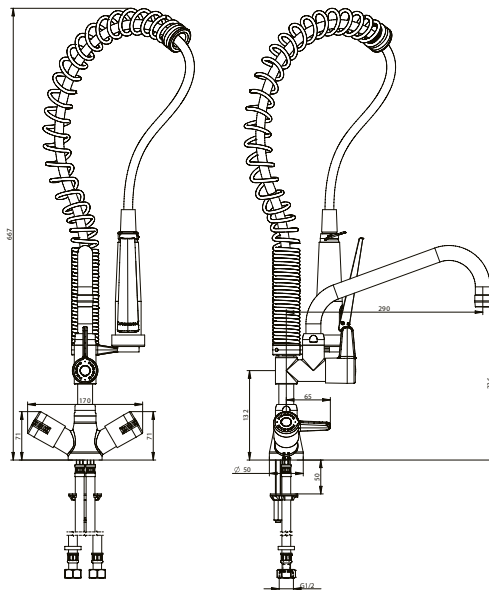

## > THE PRODUCT BENEFITS

- "Mini" format particularly suitable for small spaces: space saving
- Resistant to intensive use
- Spring flexibility
- Ergonomic hand shower with continuous flow function, and gripping surface limiting the risk of burns
- Fast filling of tanks: 30L / min at 3 bar
- Reinforced body / column interface
- Intuitive and ergonomic knobs: easy grip
- Product design
- Adjustable wall support
- Locking hook to avoid MSD (musculoskeletal disorder)
- 1/4 turn ceramic head tap with filling spout 290 mm projection - adjustable
- Easy maintenance: presence of a slot under the red / blue pad allowing the passage of a screwdriver
- Ease of maintenance: availability of all spare parts
- Flow straightener to channel water and avoid lateral water splashes

## > Dimensions:

- Overall height: 667 mm

## > Model:

- Single-turn mixer with ceramic head 1/4 turn with flow rate of 30L / min at 3 bar
- 1/4 turn ceramic head tap with filling spout 290 mm projection - adjustable
- Black hand shower M 1/2 " with grip surface limiting the risk of burns
- Shower flow: 12L / Min (regulated) - User adjustable jet: concentrated or wetting - Anti-tartar spray nozzle - Locking hook for continuous flow - integrated NF check valve
- Interchangeable anti-tartar flow straightener
- Guide spring for stainless steel hose
- Adjustable wall support, can be cut from 60 to 200 mm (from column to wall)
- Adjustable shower holder on the left or right

## > Hydraulic supply:

- G 1/2 " (15x 21)